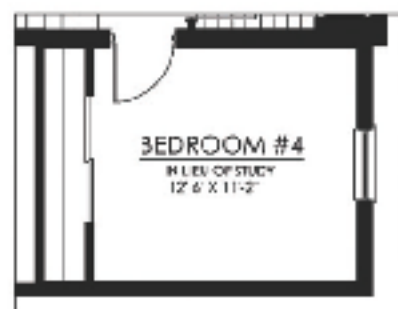

SECOND FLOOR

OPT. BEDROOM #3

GROUND FLOOR

OPT. BEDROOM #4

LAGUNA

LIVING AREA: 2,039 SQ. FT.